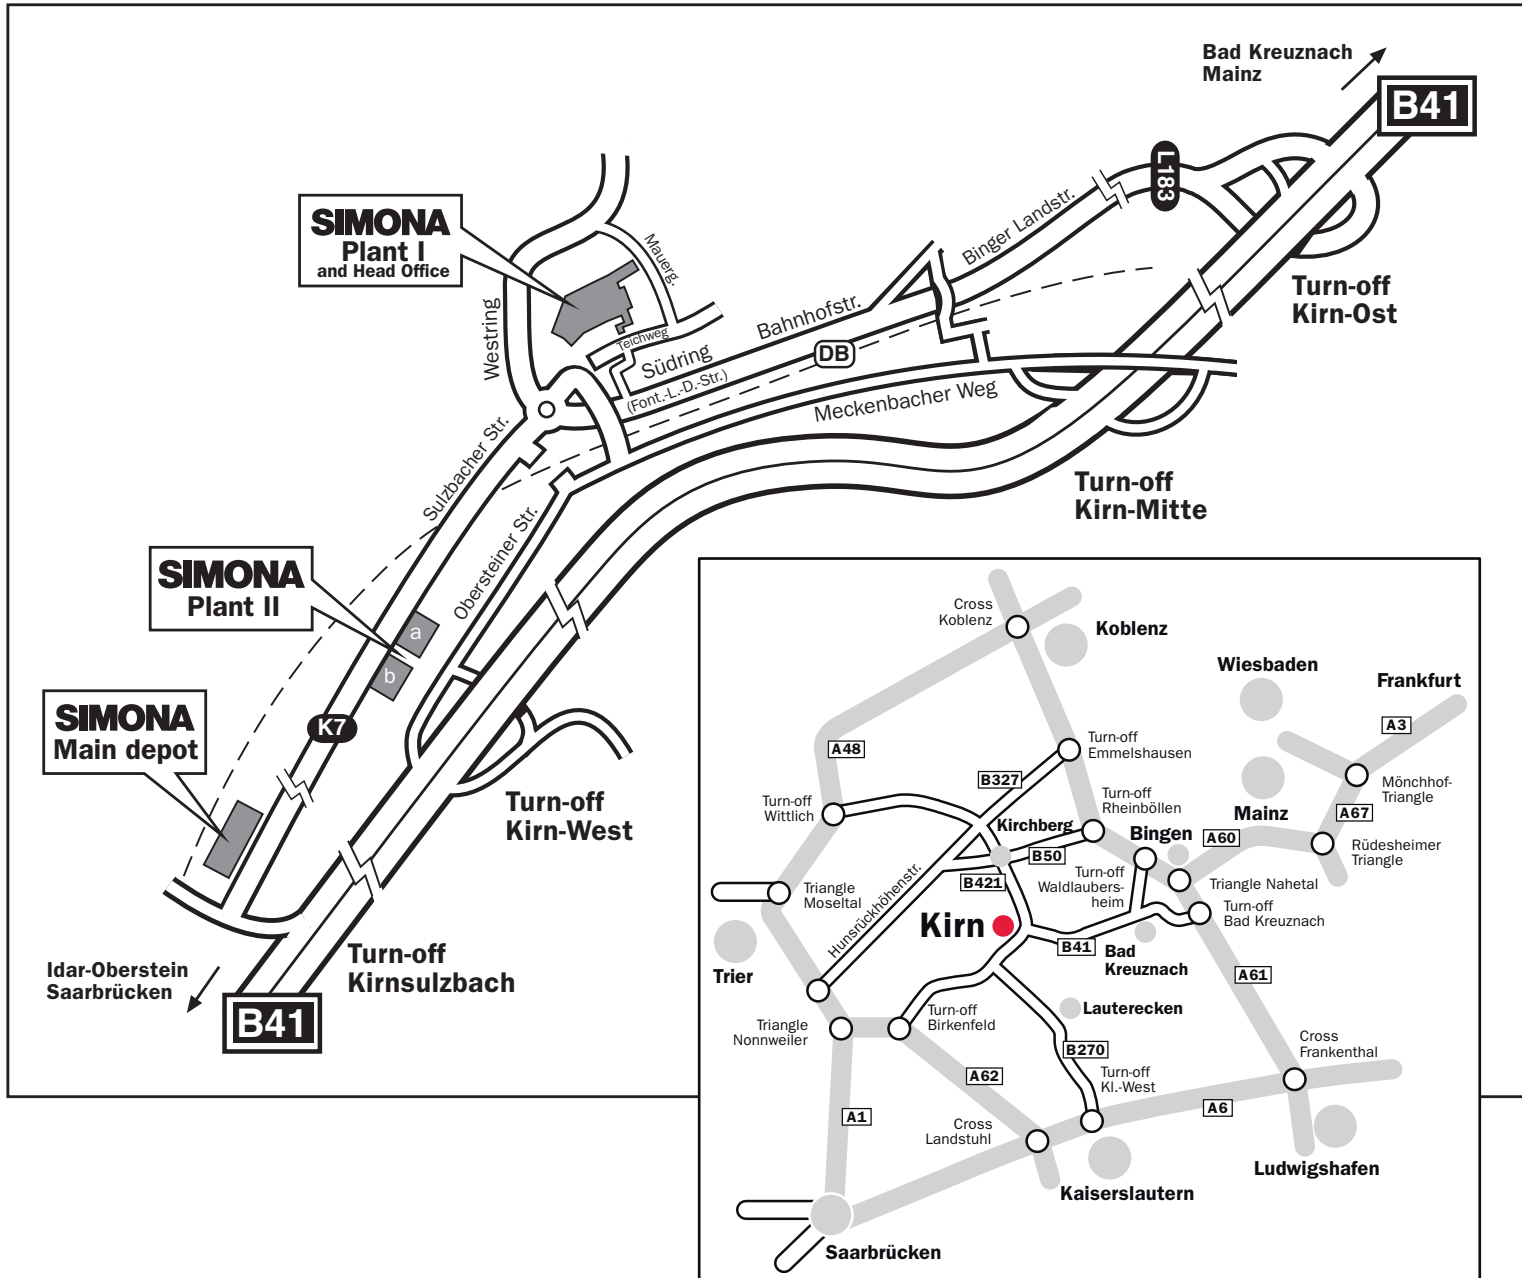

How to find us in no time at all!

SIMONA

SIMONA AG
 Teichweg 16
 D-55606 Kirn
 Phone +49 (0) 67 52 14-0
 Fax +49 (0) 67 52 14-211

Plant I and Head Office
 Teichweg 16
 D-55606 Kirn
 Fax +49 (0) 67 52 14-211

Plant II
 Sulzbacher Straße 77
 D-55606 Kirn
 Fax +49 (0) 67 52 14-438

Main depot
 Sulzbacher Straße 50
 D-55606 Kirn
 Fax +49 (0) 67 52 14-405

-  Trucks to:
- Plant I:
Turn-off Kirn-Ost
 - Plant II and Main depot:
Turn-off Kirnsulzbach